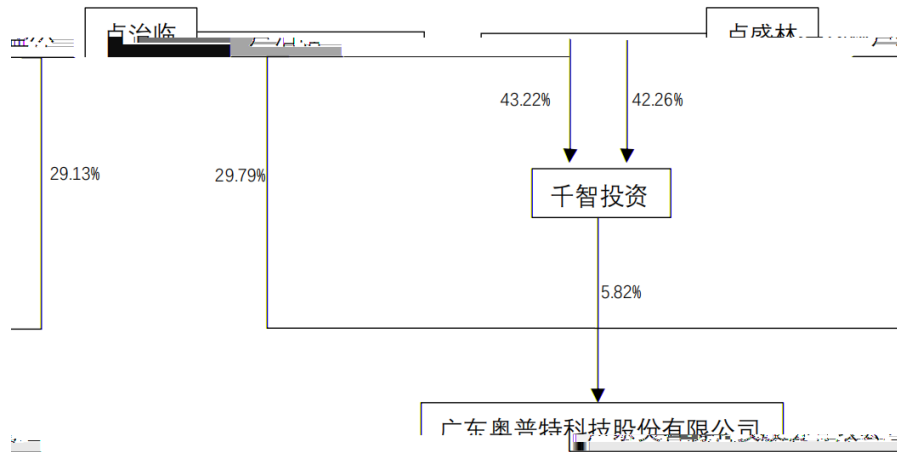

3.

2D 2D 3D 3D 3D 3D 3D 3D  
3D 3D 3D 3D 3D 3D 3D 3D

2

PCB SMT  
" " GWh TWh  
TWh  
" " "

	56,541,051.00	122,785,320.14	75,707,058.28	42,654,987.59
	-3,965,552.00	4,630,811.83	-76,275,959.27	120,548,937.51

4

4.1

10

	:
( )	4,695
( )	5,020
	0
	0
	0
	0

			(%)				
	11,793,600	36,363,600	29.79	36,363,600	36,363,600		
	11,531,520	35,555,520	29.13	35,555,520	35,555,520		0

4.2

4.3

4.4

5

1

1.		30.39%		31.59%
2.		40.14%	18.88%	39.32%
	13.83%		7.26%	

2