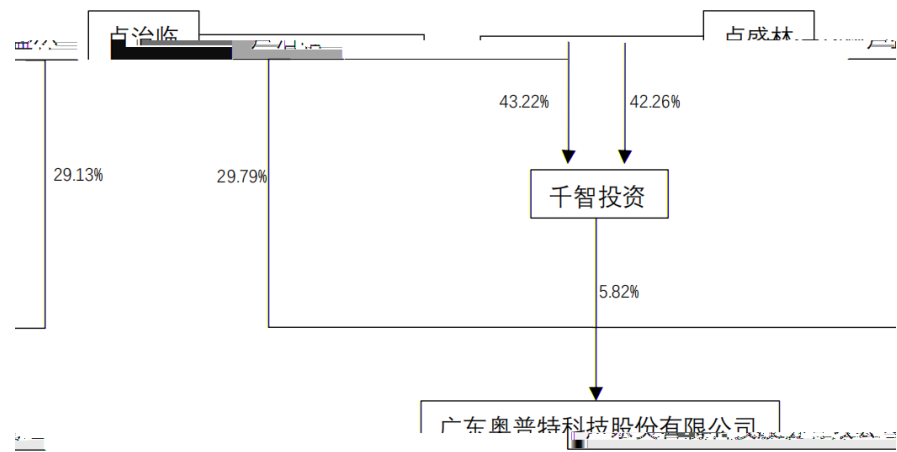

3.

2D 2D 3D 3D 3D 3D 3D 3D  
3D 3D 3D 3D 3D 3D 3D 3D

2

PCB SMT  
" " GWh TWh  
TWh  
" " "

	56,541,051.00	122,785,320.14	75,707,058.28	42,654,987.59
	-3,965,552.00	4,630,811.83	-76,275,959.27	120,548,937.51

4

4.1

10

	:
( )	4,695
( )	5,020
	0
	0
	0
	0

			(%)				
	11,793,600	36,363,600	29.79	36,363,600	36,363,600		
	11,531,520	35,555,520	29.13	35,555,520	35,555,520		0

4.2

4.3

4.4